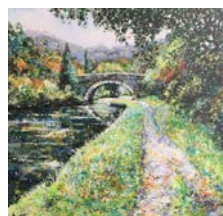

**Blossom**

Limited edition print
on 4cm block canvas
40 x 30cm (ready to hang) **£65.00**
30 x 20cm standard canvas **£35.00**
with hand-made frame **£80.00**

**Strawberry Fields**

Limited edition embellished giclee
print on 4cm block canvas
40 x 30cm (ready to hang) **£65.00**
30 x 20cm standard canvas **£35.00**
with hand-made frame **£80.00**

HEAPEY GALLERY
PRINTS COLLECTION

Limited edition giclee prints
by Jackie Williams.

Suitable to hang with or
without hand-made feature
frame. Other sizes available.

All to order with courier
delivery in addition at cost.

www.heapeygallery.co.uk

enquiries to:
jackie@primarygraphics.co.uk

Selection of special effect
hand-made frames available
to suit the subject.

**Whins Autumn Walk**

Limited edition giclee print
on canvas 40 x 40cm
£60.00
with hand-made frame
£105.00